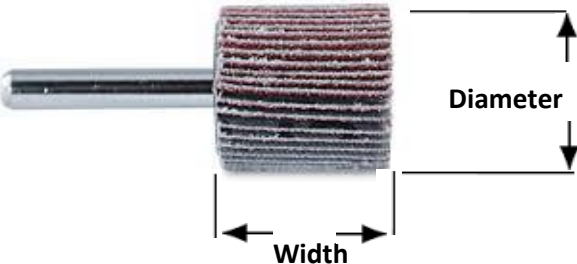

# Spindle Mounted Flap Wheels

Spindle Mounted Flap Wheels						
Diameter	25	30	40	50	60	80
Widths	x	x	x	x	x	x
	15					
		20	20	20	20	
			30	30	30	30
			40	40		50
Range Of Grit Sizes Available: 40 - 60 - 80 - 120						
Optimum Speeds rpm						
	16500	16500	12500	10000	8300	6200